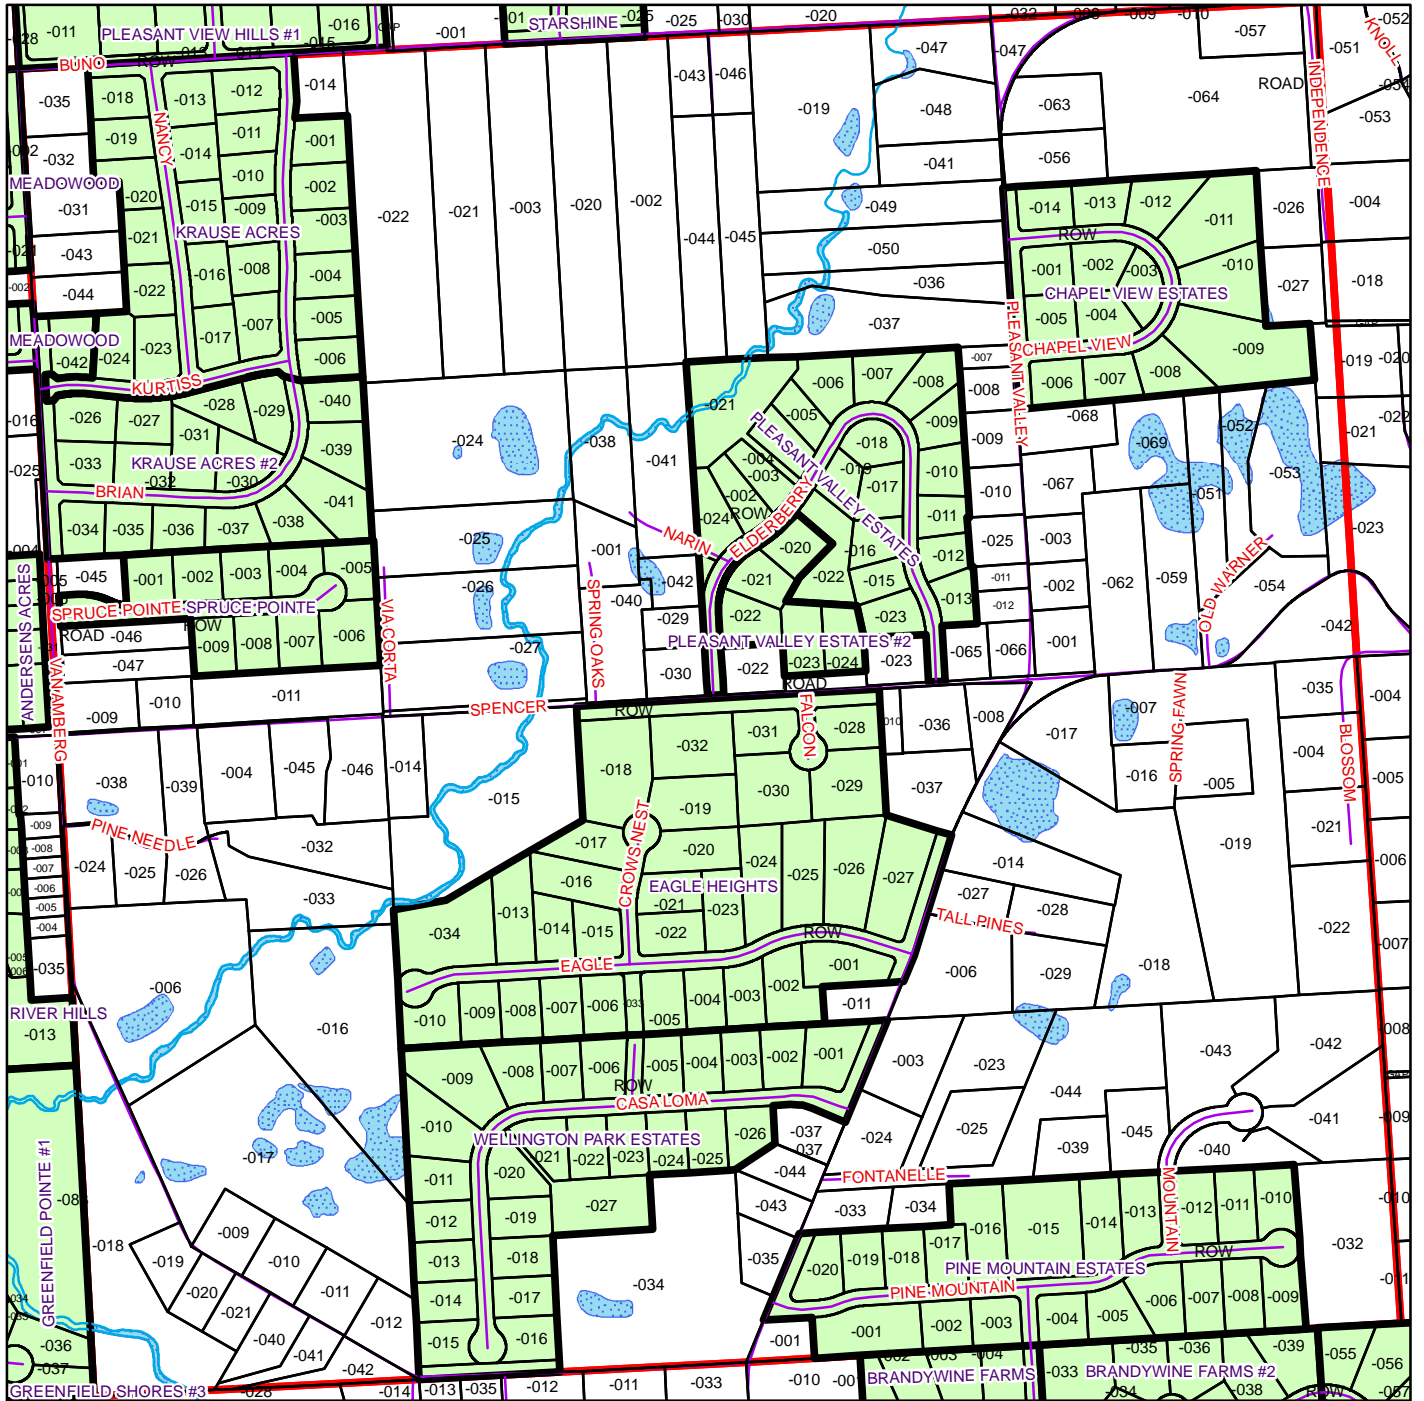

SECTION 27

4

- 101 - KRAUSE ACRES
- 102 - KRAUSE ACRES #2
- 103 - SPRUCE POINTE SITE CONDOS
- 201 - PLEASANT VALLEY ESTATES
- 202 - CHAPEL VIEW ESTATES
- 203 - PLEASANT VALLEY ESTATES
- 301 - EAGLE HEIGHTS
- 302 - WELLINGTON PARK
- 401 - PINE MOUNTAIN ESTATES