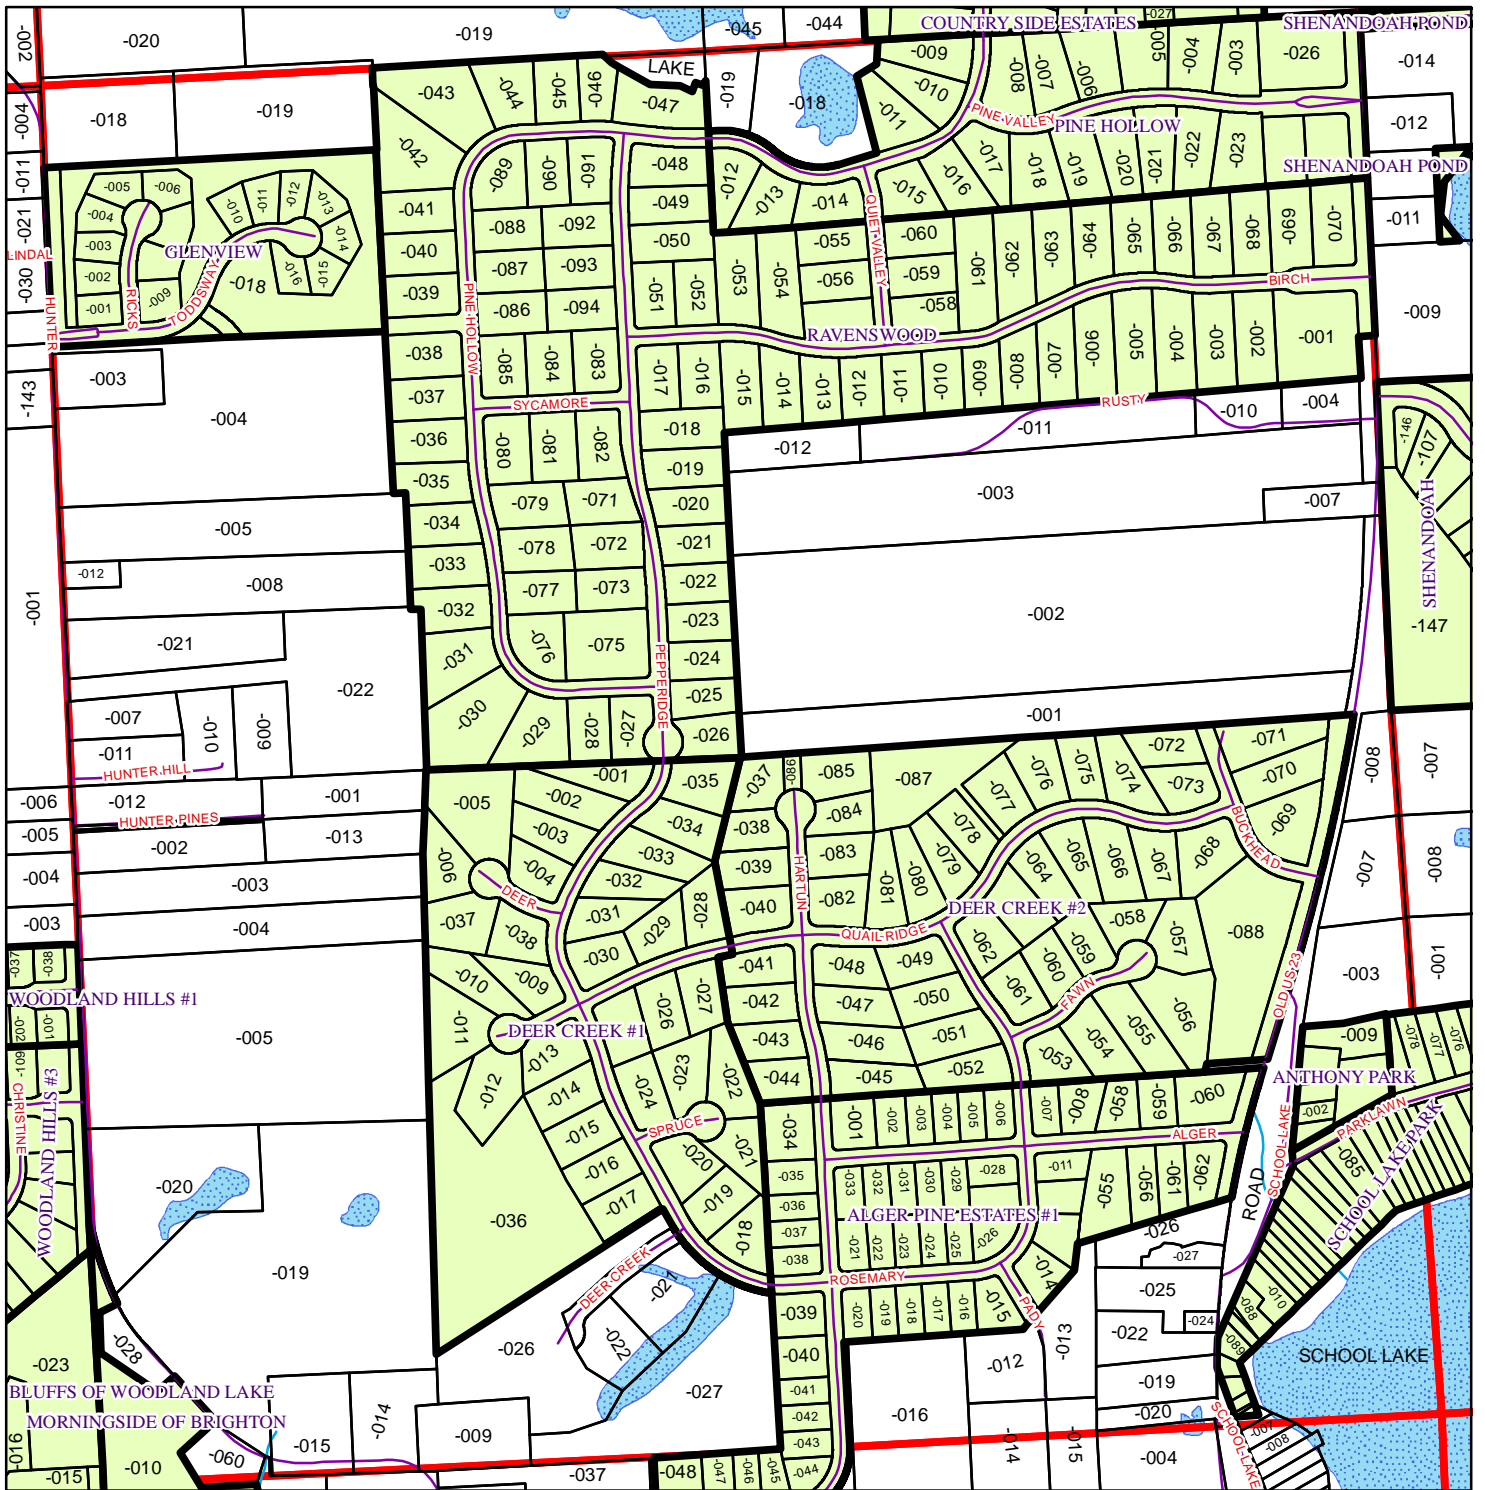

SECTION 17

- 101 - RAVENSWOOD SUB
- 102 - GLENVIEW SITE CONDOS
- 201 - PINEHOLLOW SUB
- 301 - DEER CREEK SUB #1
- 401 - ANTHONY PARK SUB
- 402 - ALGER PINES ESTATES #1
- 403 - DEER CREEK SUB #2